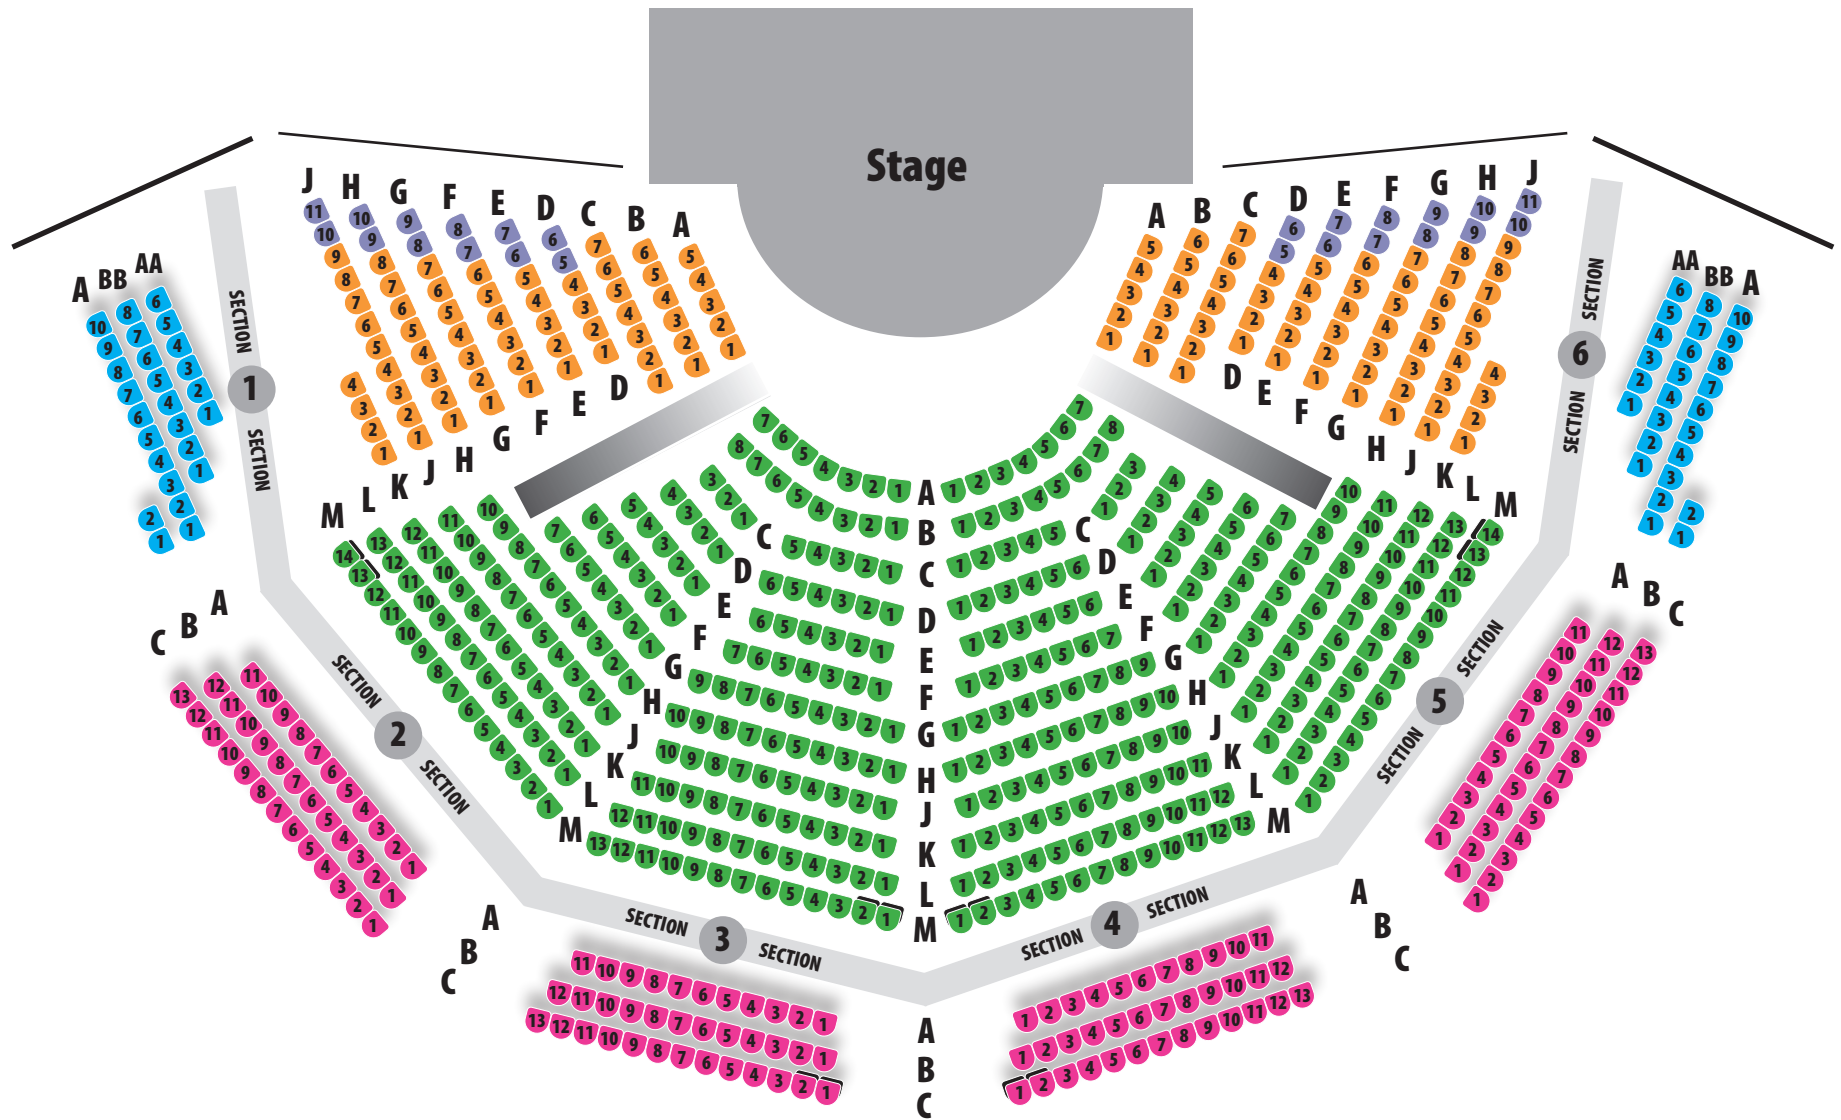

QUADRACCI POWERHOUSE

Orchestra Seating

Balcony Seating

- Prime Orchestra Section 2 & 5, Row M, Seats 13 & 14
(Seats 11 & 12 are companion seats. Seats 13 & 14 are not removable, but one wheelchair can sit adjacent to them.)
- Prime Orchestra Section 3 & 4, Row M, Seats 1 & 2
(Seats 3 & 4 are companion seats.)
- Balcony Section 3 & 4, Row C, Seats 1 & 2
(Seats 3 & 4 are companion seats.)